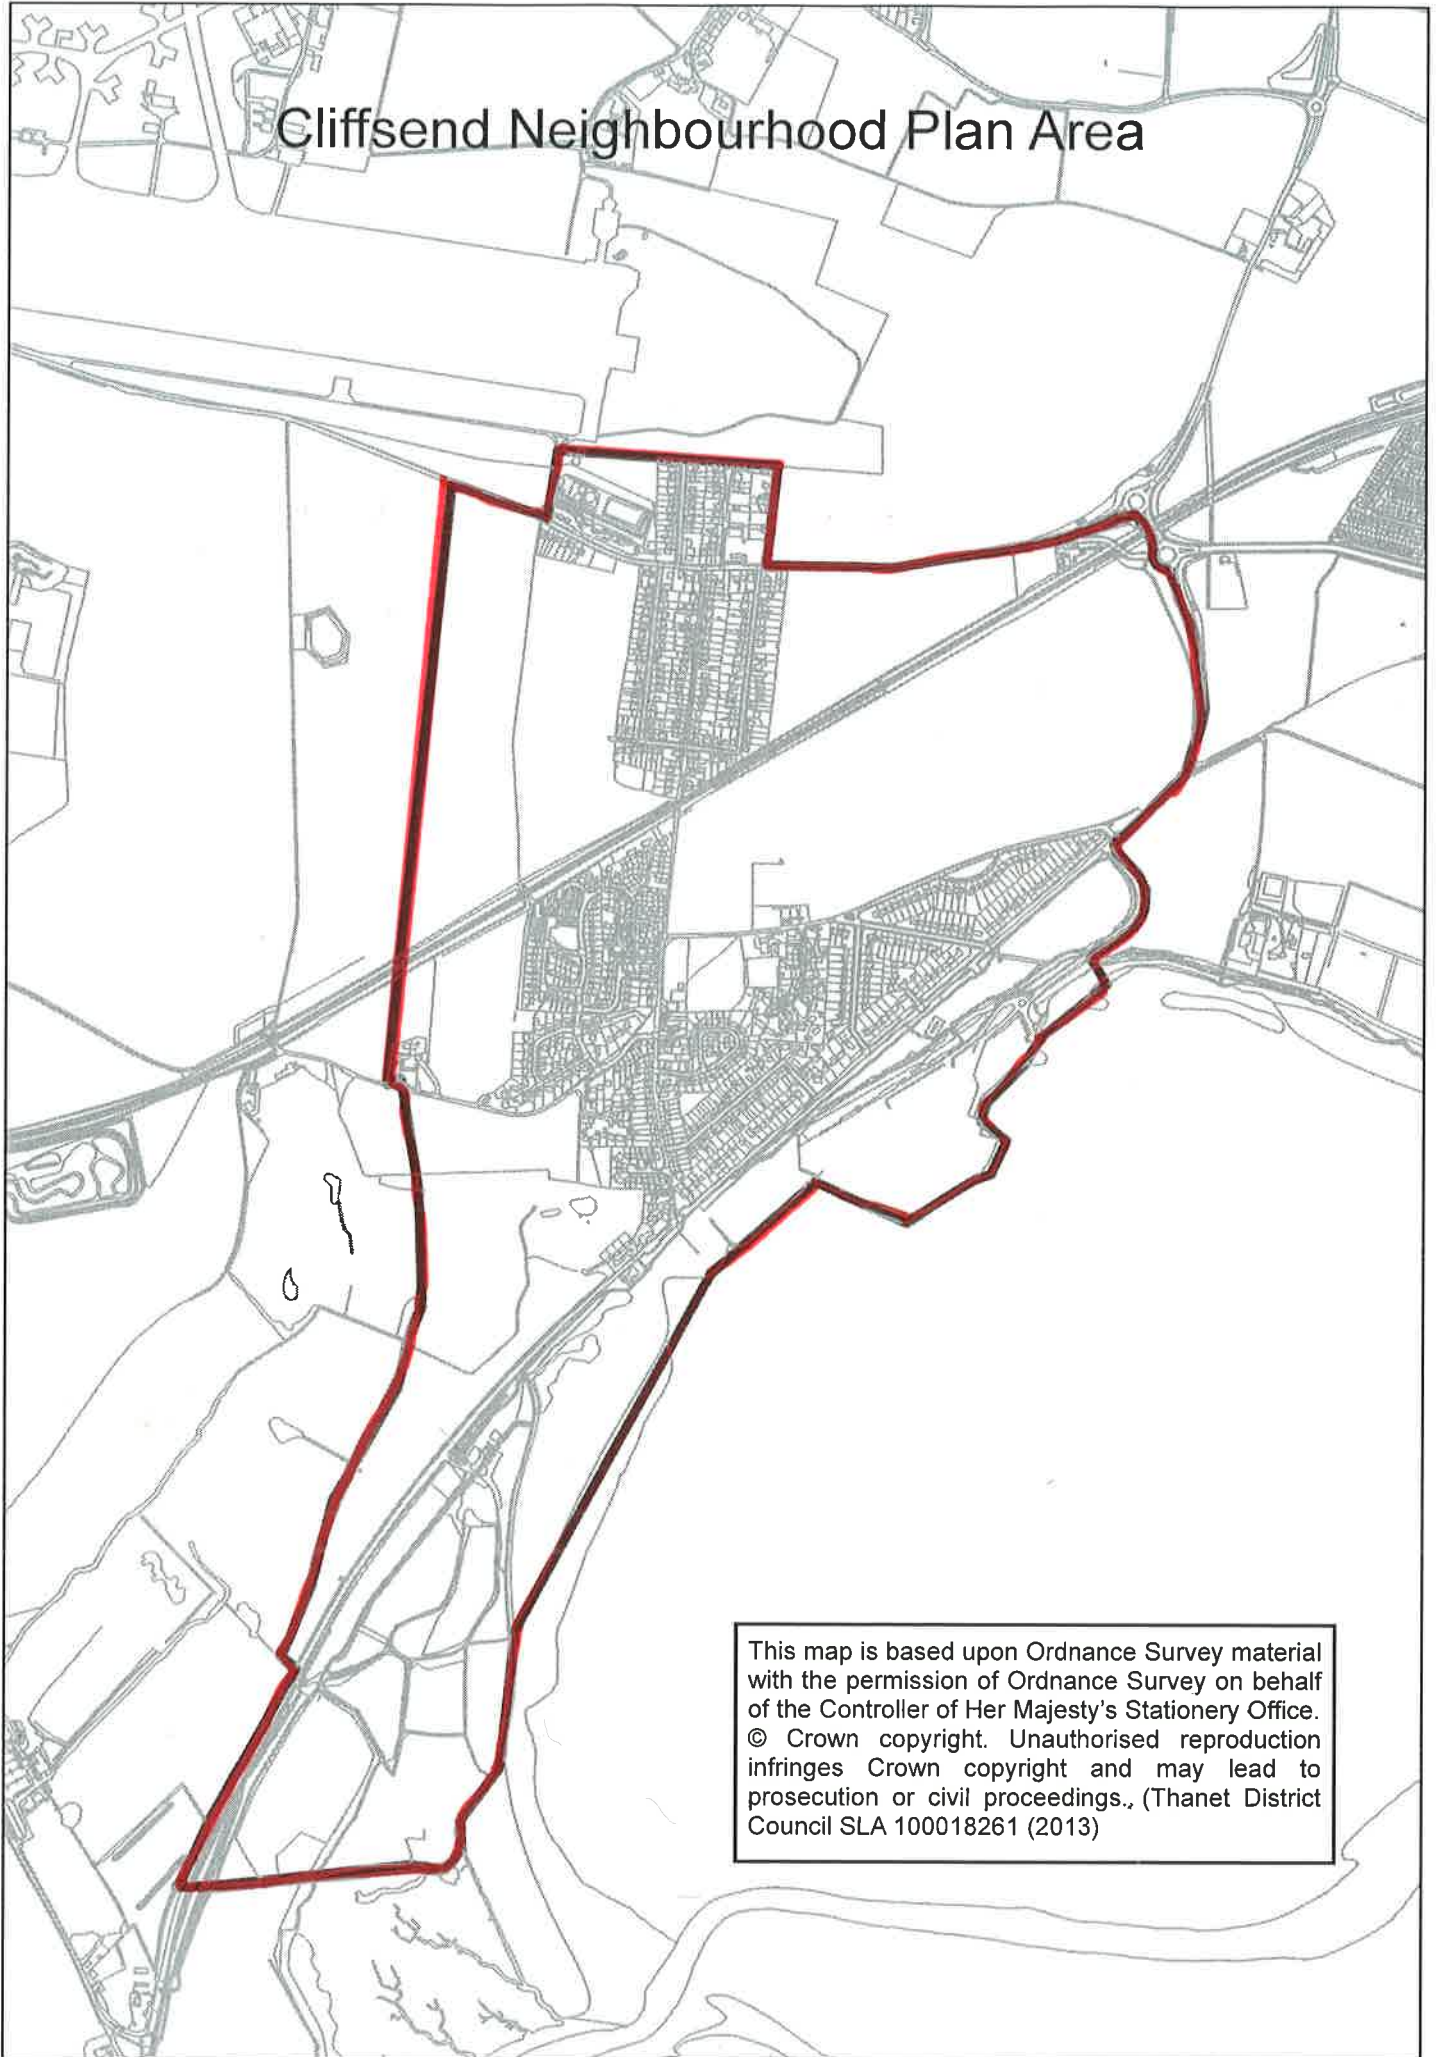

# Cliffsend Neighbourhood Plan Area

This map is based upon Ordnance Survey material with the permission of Ordnance Survey on behalf of the Controller of Her Majesty's Stationery Office. © Crown copyright. Unauthorised reproduction infringes Crown copyright and may lead to prosecution or civil proceedings., (Thanet District Council SLA 100018261 (2013))